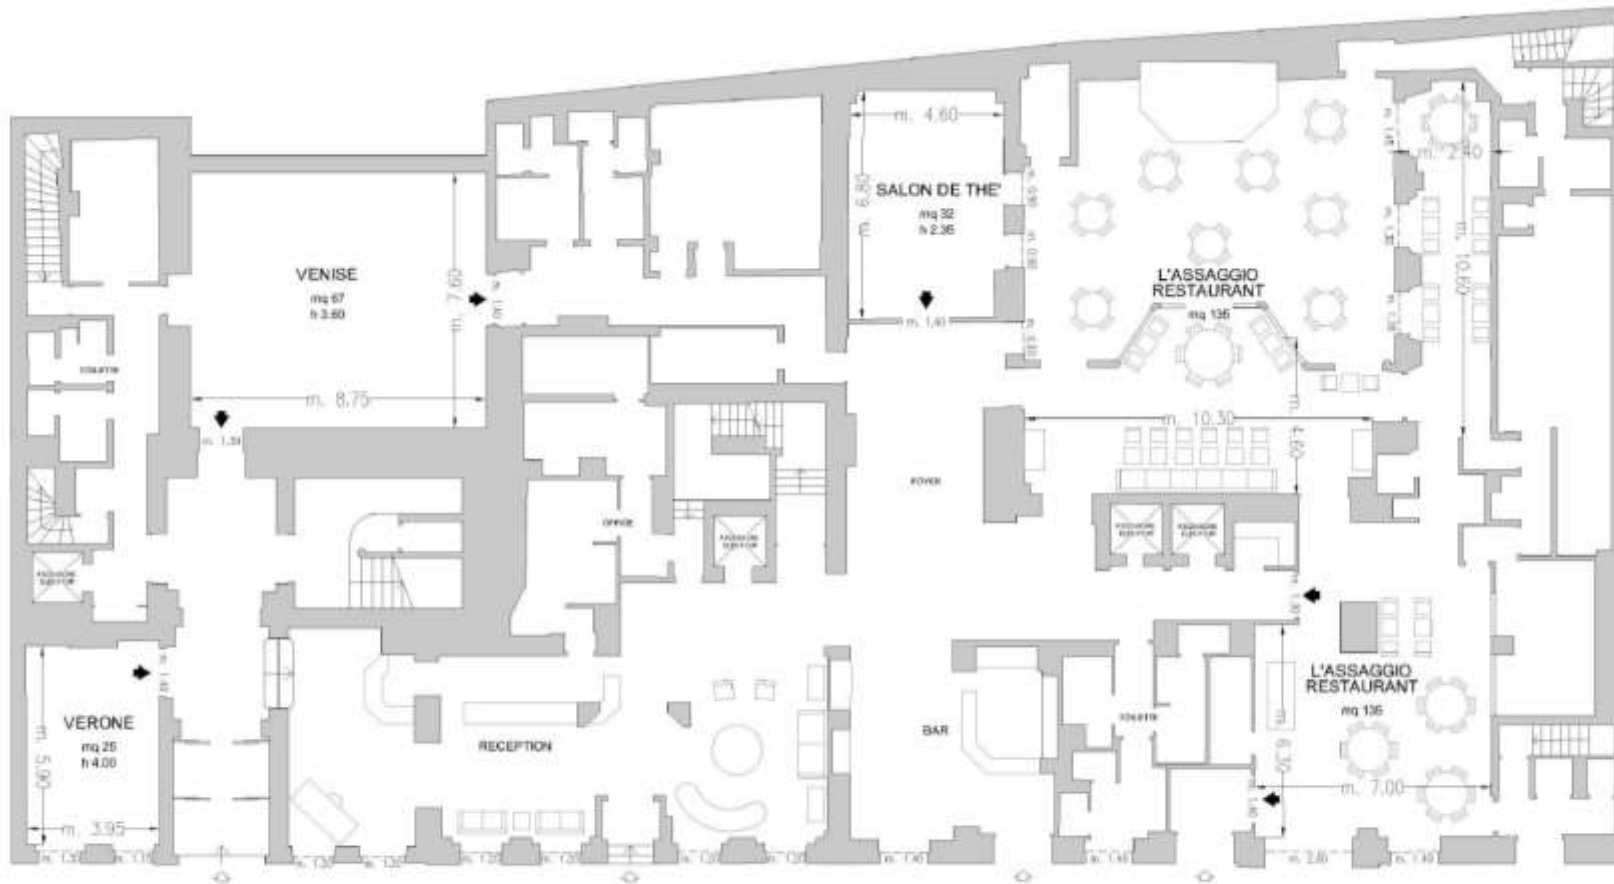

CASTILLE
PARIS

Meeting & Events

Just off the reception area is the lobby of the Castille's three conference rooms. Its rigorous, linear architecture is punctuated by objets d'art and inventive floral arrangements.

The meeting rooms are ideal for your prestigious events and they can seat-up to 55 guests.

CASTILLE

PARIS

Piano Terra / Ground Floor

◆ Uscite di sicurezza / Emergency Exits

--- Finestre / Windows

■ Colonne / Columns

CASTILLE

PARIS

Meeting rooms	Area mq / ft.	L x W mt. / ft.	Height mt. / ft.	Theatre	Class room	Conference table/ U-shape	Cabaret style [^]	Cocktail reception	Banquet
Venise [°]	67 721,2	8,75x7,60 28,70x24,92	3,6 11,81	55	40	22	35	70	50
Vérone [°]	25 269,1	5,90x3,95 19,35x12,95	4 13,12	15	-	10	-	-	-
Salon De Thé [°]	32 344,45	6,80x4,60 22,30x15,08	2,35 7,60	20	15	15	15	30	20
L' Assaggio Restaurant [°]	135 1452,6	7,00x6,30 + 10,30x4,60 + 10,60x2,40 22,95x20,66 + 33,78x15,08 + 34,76x7,87	-	-	-	-	-	100	60
Restaurant private spaces									
Galerie	25 269,1	10,6x2,4 34,8x7,9	2,35 7,6	-	-	-	-	-	10
Cambon	60 645,8	6,3x7 20,7x22,9	2,35 7,6	-	-	-	-	40	38